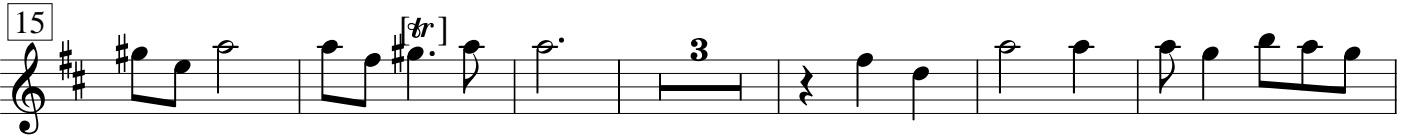

Concerto D-Dur

Adagio

Johann Anton Reichenauer

Violine 1

Allegro

31

37

48

59

68

79

86

99

106

Adagio

Musical score for Adagio, measures 1-11. The piece is in G major (one sharp) and 3/8 time. The notation includes various rhythmic values such as eighth and sixteenth notes, often beamed together, and rests. Measure 11 ends with a double bar line.

Tempo di Menuet

Musical score for Tempo di Menuet, measures 1-54. The piece is in G major (one sharp) and 3/8 time. The notation features a variety of rhythmic patterns, including triplets and sixteenth-note runs. Dynamic markings include *pp* (pianissimo) at measure 37 and *[mf]* (mezzo-forte) at measure 48. Measure 54 concludes with a double bar line.