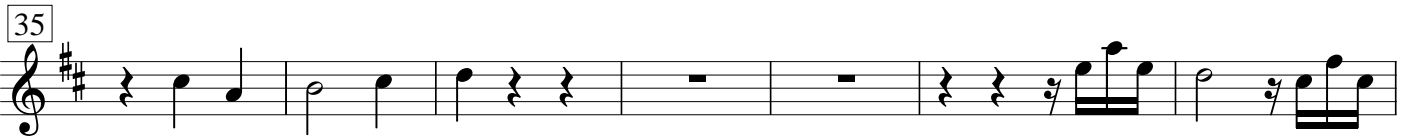

Concerto D-Dur

Adagio

Johann Anton Reichenauer

Violine 1

Allegro

31

37

48

59

68

79

86

99

106

Adagio

Musical score for Adagio, measures 1-11. The piece is in G major (one sharp) and 3/8 time. The notation includes various rhythmic values such as eighth and sixteenth notes, often beamed together, and rests. Measure 11 ends with a double bar line.

Tempo di Menuet

Musical score for Tempo di Menuet, measures 1-54. The piece is in G major (one sharp) and 3/8 time. The notation features a variety of rhythmic patterns, including triplets and sixteenth-note runs. Dynamic markings include *pp* (pianissimo) at measure 37 and *[mf]* (mezzo-forte) at measure 48. Measure 54 concludes with a double bar line.